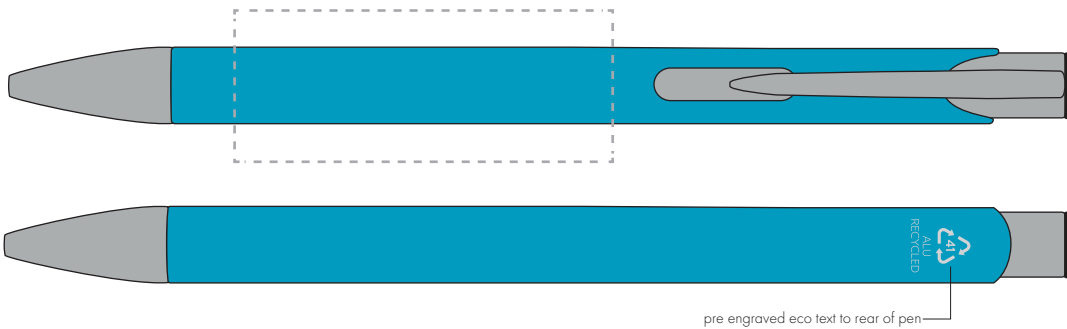

Your Ref:
Our Ref:

Quantity:
Version: 1

Product Code: TPC982001
Product Colour: CYAN

PRINTING CONCERNS:

We stock this item in the following colours

**PANTONE REFERENCE(S)**

● Engrave

ARTWORK SCALE 100%

ARTWORK SCALE 100%
Rotary Engrave Area:
50mm x 20mm

Product Image for visualisation
- colours may vary

The dashed line is to demonstrate print area and will not appear on your printed item

PLEASE NOTE:

- All colours including print and product are for visual purposes only and should not be regarded as the actual colour of the product and print.
- Some products may vary from batch to batch and may differ from previous orders.
- The colour and texture of a product can also have an effect on the final print colour.
- By approving this order we accept that you understand these terms.